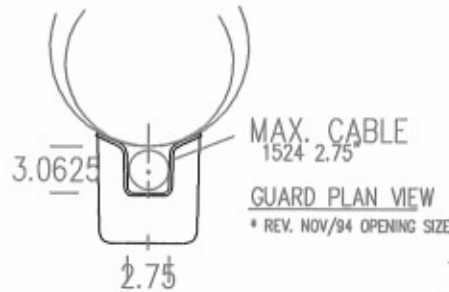

# 95-Series 1-Way Pilaster, Guard and Cover

PRO-ECO-LITE™

Fits Class 3 or 4 Pole

95-1 WAY PILASTER  
SIDE VIEW

95-1 WAY GUARD  
SIDE VIEW

-----IMPORTANT-----  
This design and drawing is  
the property of  
CIF COMPOSITES INC.  
It is distributed for reference  
purposes only