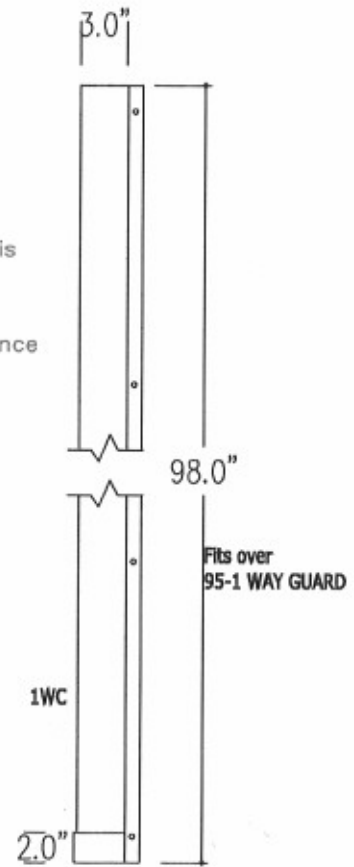

# 95-Series 1-Way Pilaster, Guard and Cover

PRO-ECO-LITE™

Fits Class 3 or 4 Pole

95-1 WAY PILASTER  
SIDE VIEW

95-1 WAY GUARD  
SIDE VIEW

-----IMPORTANT-----  
This design and drawing is  
the property of  
CIF COMPOSITES INC.  
It is distributed for reference  
purposes only

95-1 WAY COVER  
SIDE VIEW