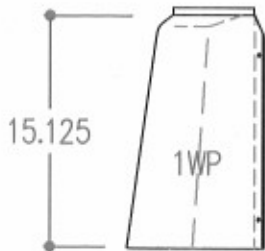

# 95-Series 1-Way Pilaster, Guard and Cover

PRO-ECO-LITE™

Fits Class 3 or 4 Pole

95-1 WAY PILASTER  
SIDE VIEW

95-1 WAY GUARD  
SIDE VIEW

-----IMPORTANT-----  
This design and drawing is  
the property of  
CIF COMPOSITES INC.  
It is distributed for reference  
purposes only

95-1 WAY COVER  
SIDE VIEW