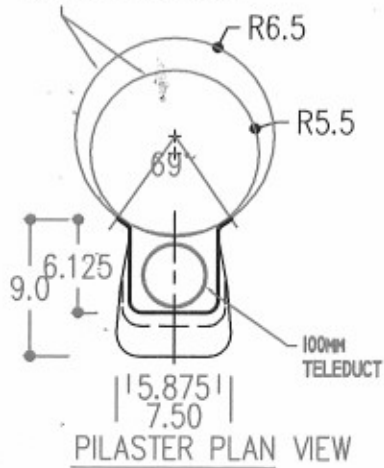

# 95-Series 1-Way Pilaster, Guard and Cover

PRO-ECO-LITE™

Fits Class 3 or 4 Pole

95-1 WAY PILASTER  
SIDE VIEW

95-1 WAY GUARD  
SIDE VIEW

-----IMPORTANT-----  
This design and drawing is  
the property of  
CIF COMPOSITES INC.  
It is distributed for reference  
purposes only

95-1 WAY COVER  
SIDE VIEW