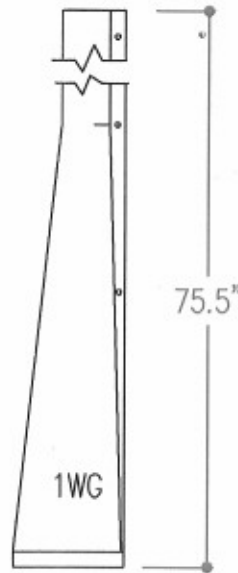

# 95-Series 1-Way Pilaster, Guard and Cover

PRO-ECO-LITE™

Fits Class 3 or 4 Pole

95-1 WAY PILASTER  
SIDE VIEW

95-1 WAY GUARD  
SIDE VIEW

-----IMPORTANT-----  
This design and drawing is  
the property of  
CIF COMPOSITES INC.  
It is distributed for reference  
purposes only

95-1 WAY COVER  
SIDE VIEW