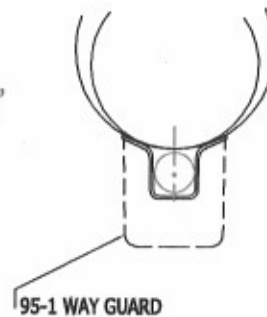

# 95-Series 1-Way Pilaster, Guard and Cover

PRO-ECO-LITE™

Fits Class 3 or 4 Pole

95-1 WAY PILASTER  
SIDE VIEW

95-1 WAY GUARD  
SIDE VIEW

-----IMPORTANT-----  
This design and drawing is  
the property of  
CIF COMPOSITES INC.  
It is distributed for reference  
purposes only

95-1 WAY COVER  
SIDE VIEW